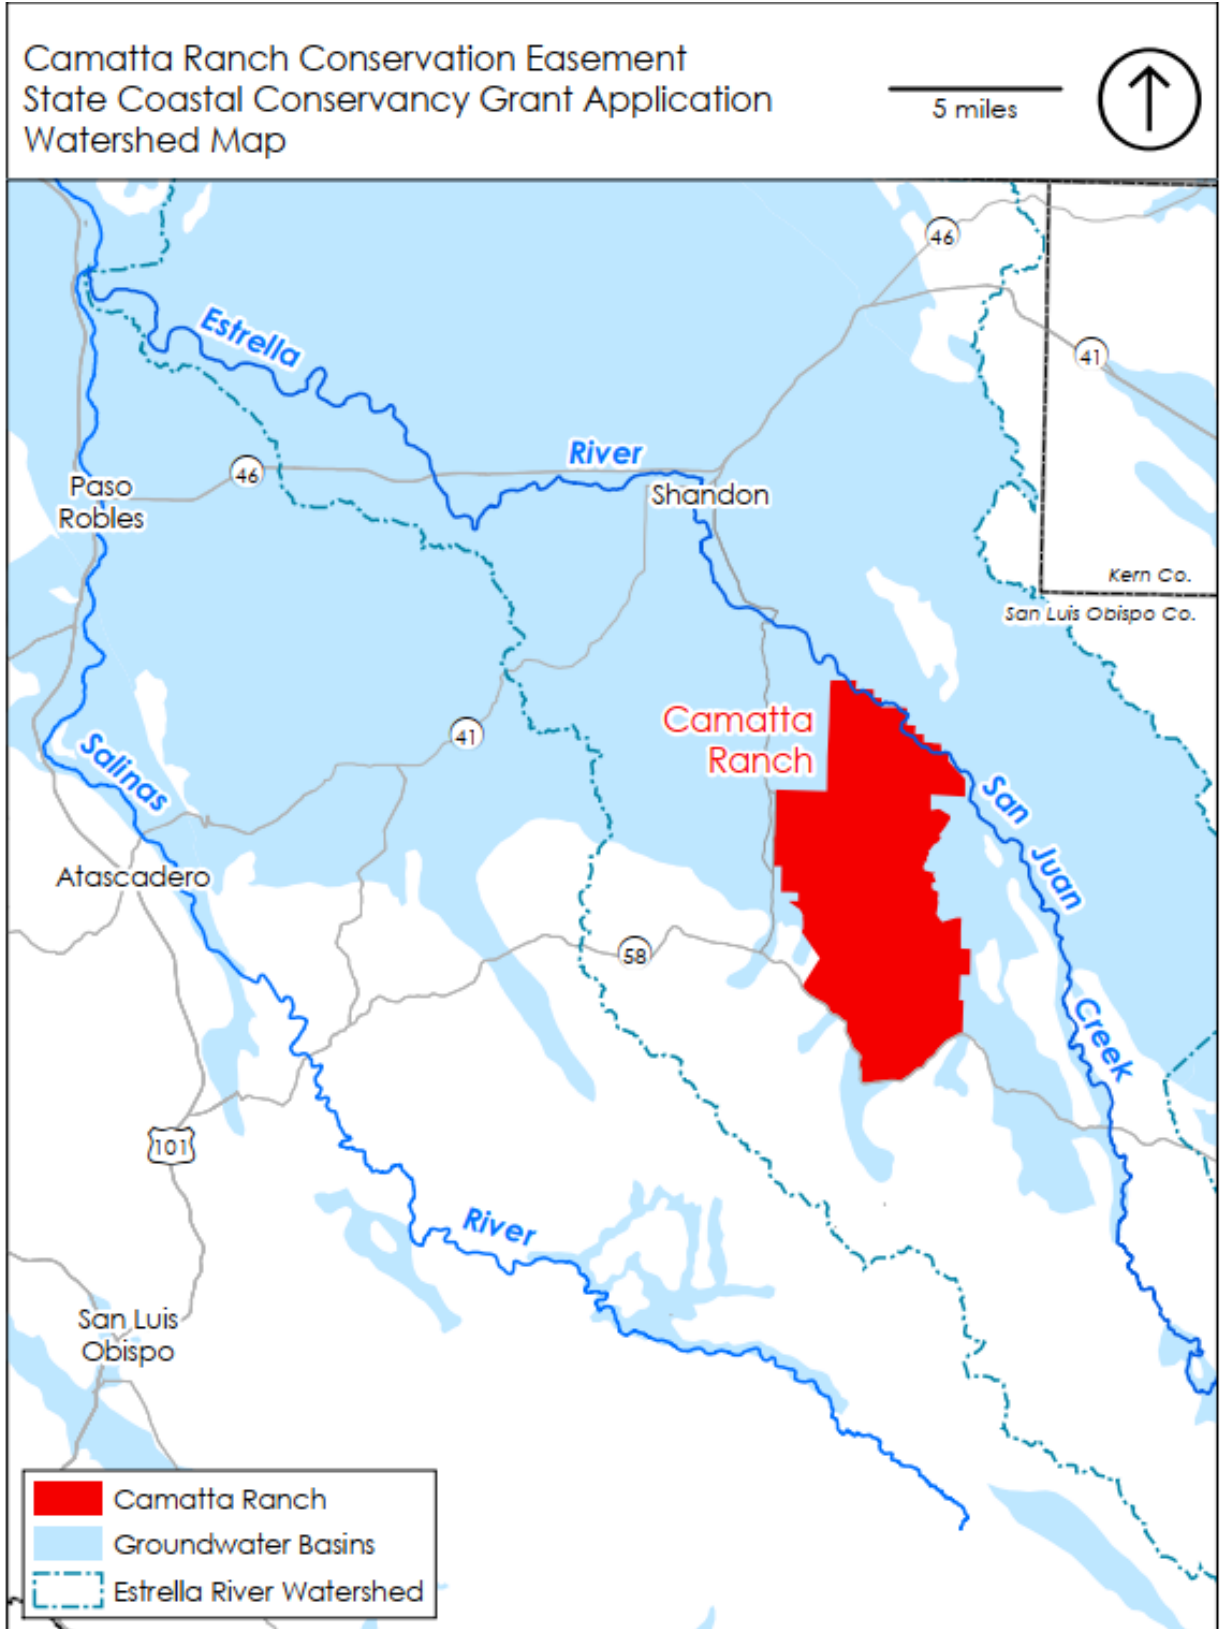

Exhibit 1: Project Location Maps

Exhibit 1: Project Location Maps

Map of project location in eastern San Luis Obispo County

Exhibit 1: Project Location Maps

Exhibit 1: Project Location Maps

Map of project location in the Estrella and Salinas River watersheds

Map of wildlife corridors in the project area