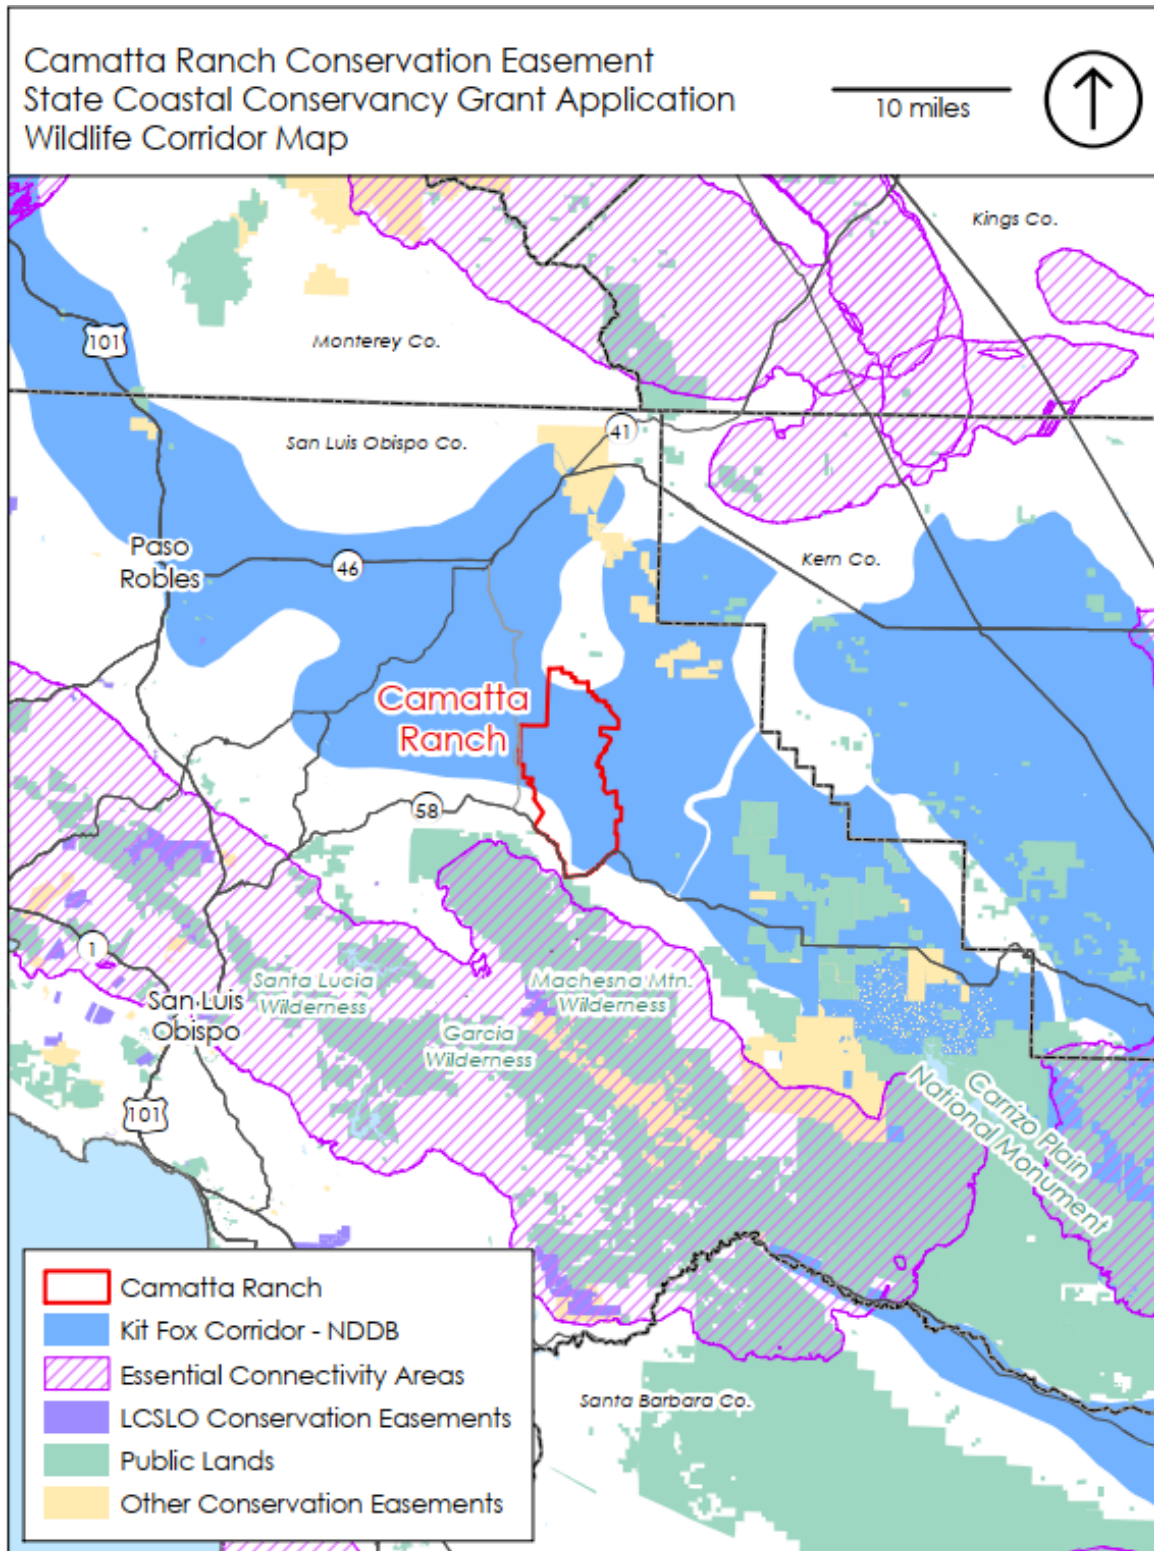

Exhibit 1: Project Location Maps

Exhibit 1: Project Location Maps

Map of project location in eastern San Luis Obispo County

Exhibit 1: Project Location Maps

Exhibit 1: Project Location Maps

Map of project location in the Estrella and Salinas River watersheds

Map of wildlife corridors in the project area