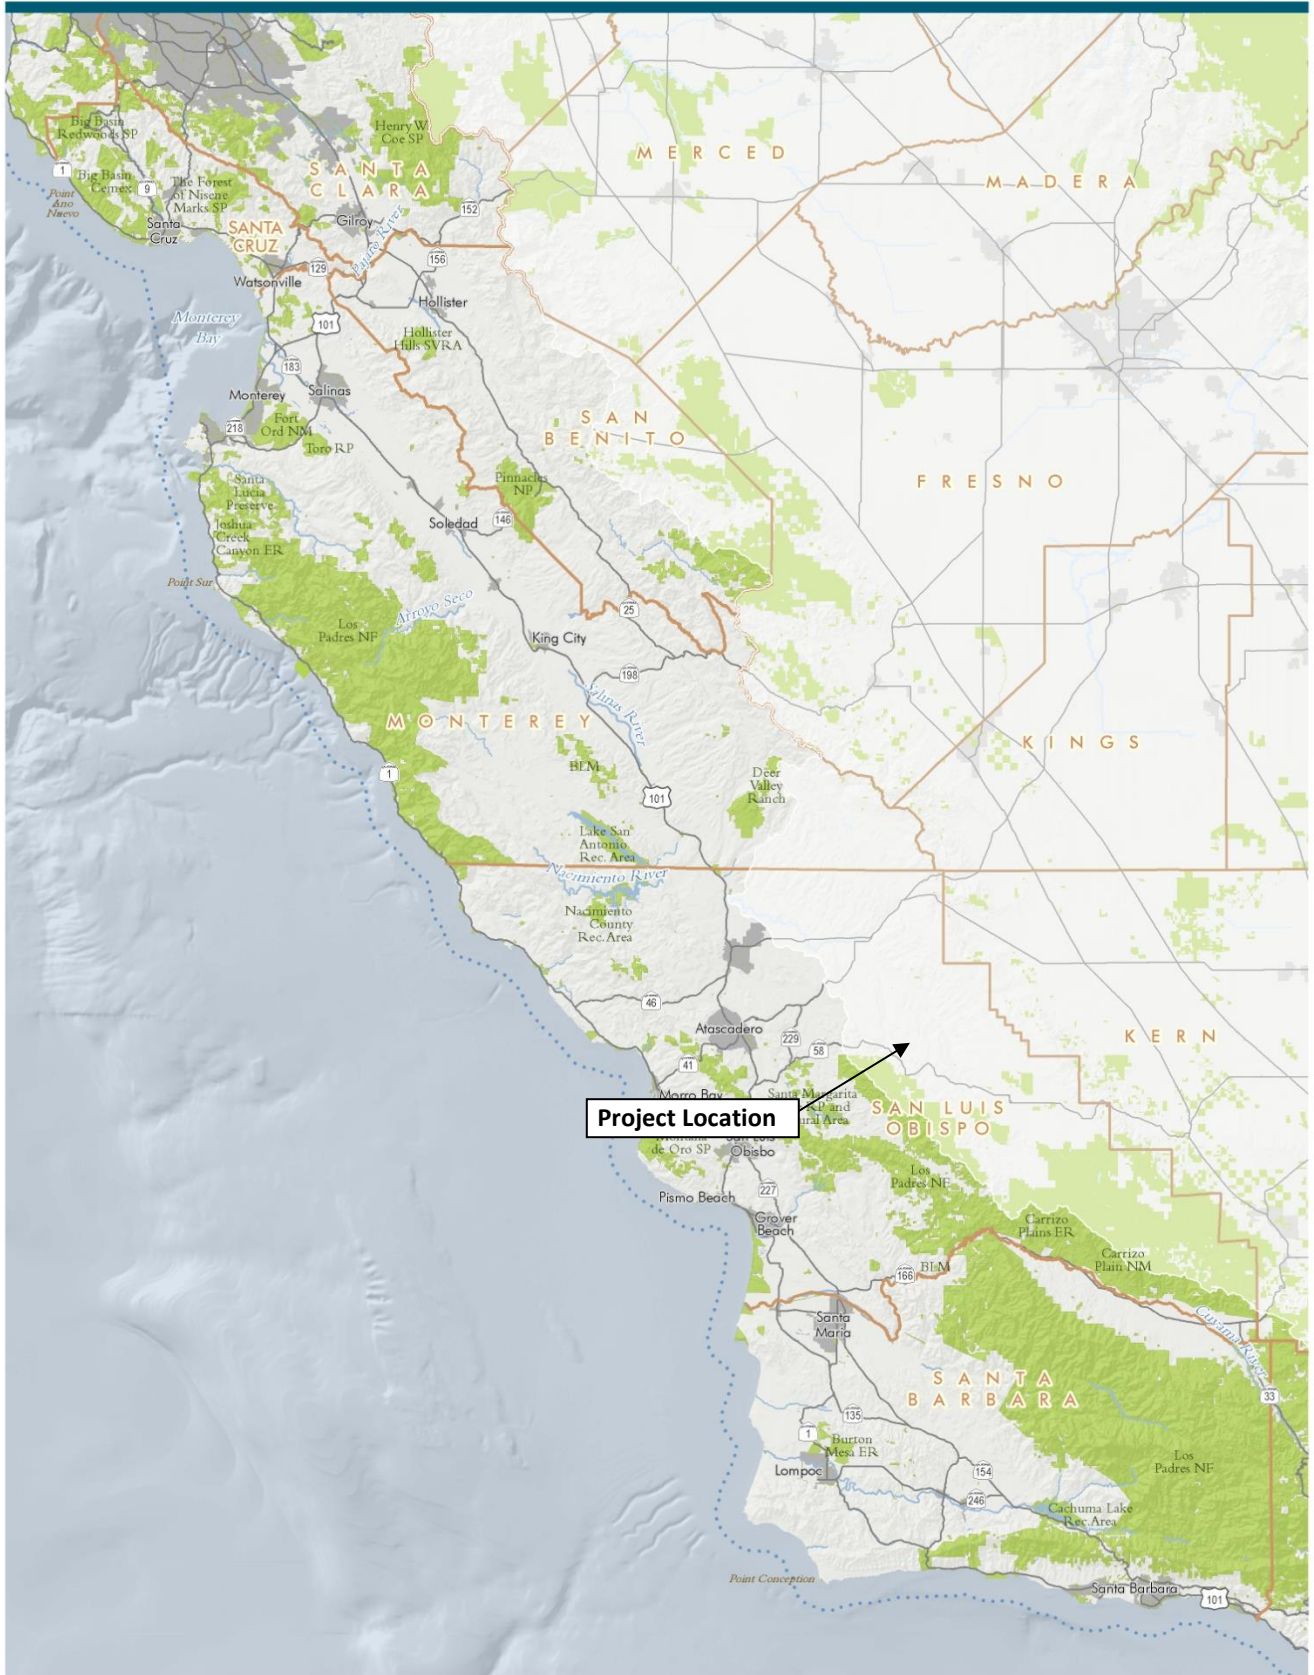

Exhibit 1: Project Location Maps

Exhibit 1: Project Location Maps

Map of project location in eastern San Luis Obispo County

Exhibit 1: Project Location Maps

Exhibit 1: Project Location Maps

Map of project location in the Estrella and Salinas River watersheds

Map of wildlife corridors in the project area