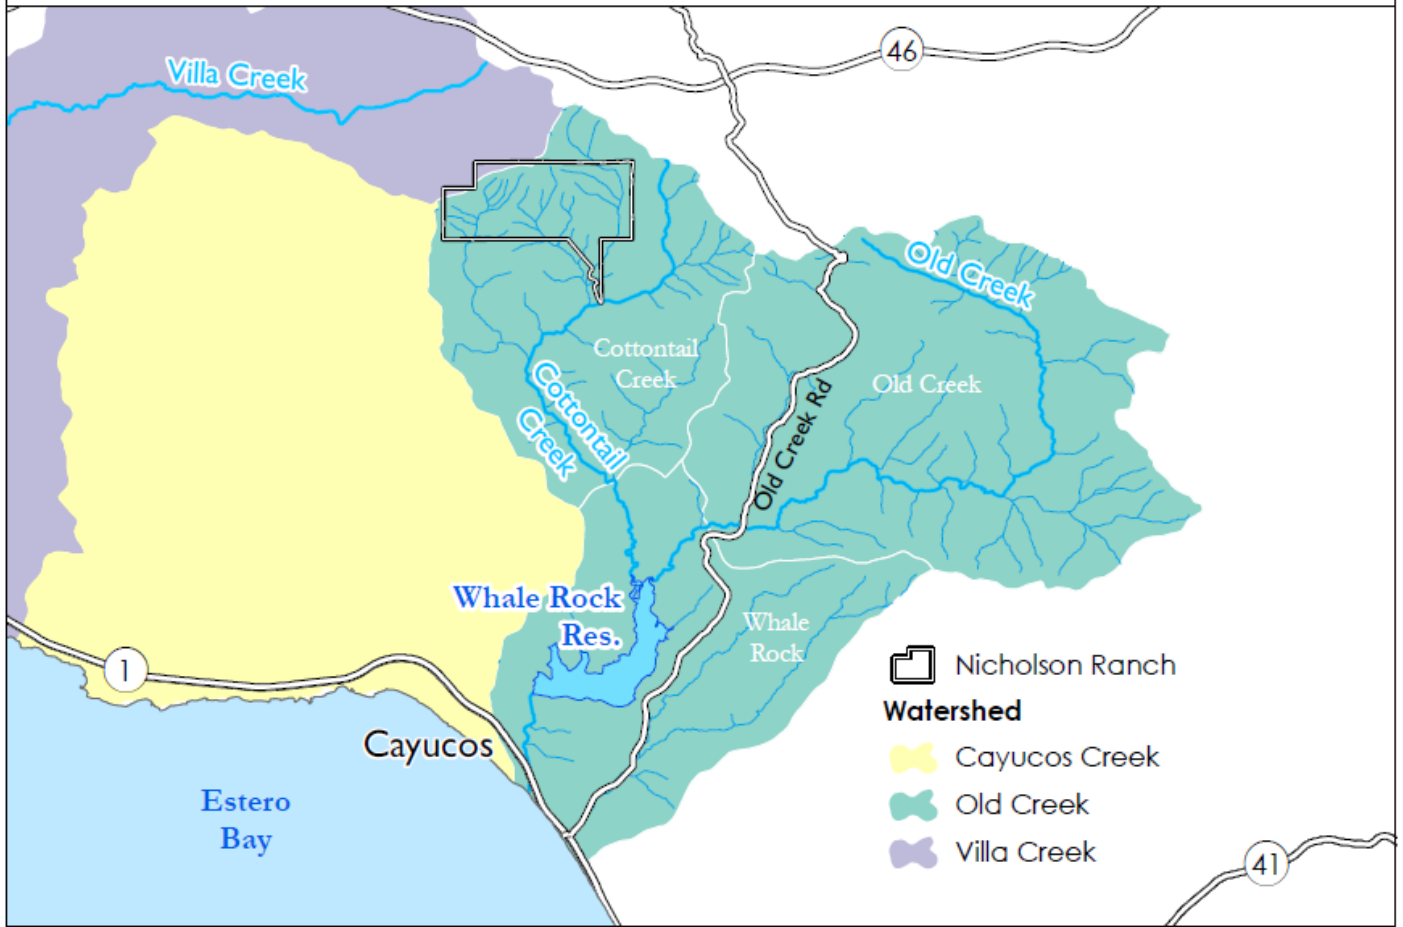

Nicholson Ranch Conservation Easement
State Coastal Conservancy Prop 1 Grant
Site Map

2 miles

Exhibit 2

Nicholson Ranch Conservation Easement
State Coastal Conservancy Prop 1 Grant
Watershed Map

2 miles

Exhibit 2

Nicholson Ranch Conservation Easement
State Coastal Conservancy Prop 1 Grant
Aerial Map

1/2 mile

Nicholson Ranch Conservation Easement Wildlife Corridor Map